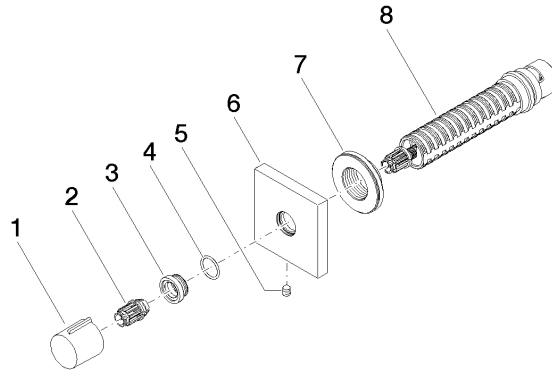

**IMO Wall valve anti-clockwise closing 3/4" - Chrome**

IMO

36 608 980

- rosette 60 x 60 mm
- head part with cut-to-length spindle and sleeve

	Chrome	36 608 980-00
	Brushed Platinum	36 608 980-06
	Platinum	36 608 980-08
	Dark Chrome	36 608 980-19
	Brushed Light Gold	36 608 980-27
	Brushed Durabronze (23kt Gold)	36 608 980-28
	Matte Black	36 608 980-33
	Brushed Chrome	36 608 980-93
	Brushed Dark Platinum	36 608 980-99

**Required miscellaneous**

- Wall valve 3/4" -** 35 608 970 90
- max. recess depth 145 mm
  - min. recess depth 75 mm

36 608 980

mm [inches]

Certificates

IAPMO\_4976 (1). WRAS\_2010066.

36 608 980

### Spare parts list

No.	Item Number	Name	Quantity used	Delivery time
1	09 20 98 001-00	handle	1	10
2	09 12 12 005 90	fixing cap	1	2
3	09 12 12 043-00	base	1	10
4	09 14 10 017 90	seal	1	2
5	90 31 11 004 00 90	pin	1	2
6	09 27 98 014-00	rosette	1	10
7	09 21 02 151 90	sleeve	1	2
8	90 90 03 128 00 90	top	1	2